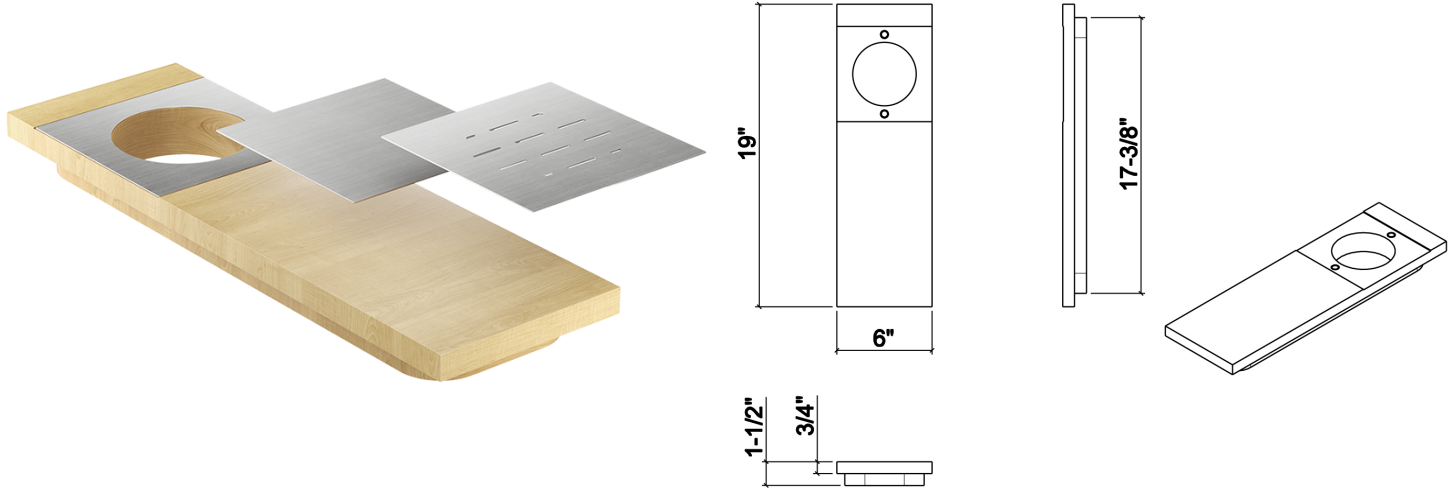

210074 | PRESENTATION BOARD

MAPLE STAINLESS STEEL SINK ACCESSORY

Specifications

Model	210074
Collection	Presentation board
Compatible bowl dimension (front-to-back)	18"
Overall dimensions	6" × 19" × 1 1/2"

Features

- Can be used on top of sink to create extra workspace or on countertop
- Includes 3 interchangeable stainless steel plates, for different applications
- Ideal as a presentation board or water station tray
- Innovative and functional design to match with other standard Home Refinements accessories
- 100% premium hard rock maple or walnut for high quality and durability
- Penetrating oil finish and beewax
- Safe for all food preparation